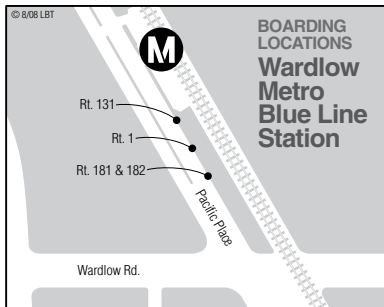

131 Redondo Ave.

Monday–Friday Northbound

ELECTRIC AT MAIN ☑	REDONDO AT BROADWAY ☑	REDONDO AT ANAHEIM ☑	CHERRY AT WARDLOW ☑	WARDLOW STATION ☑
5:25	5:39	5:45	6:01	6:09
6:05	6:22	6:29	6:46	6:54
6:45	7:02	7:09	7:26	7:34
7:25	7:42	7:49	8:06	8:14
8:05	8:22	8:29	8:46	8:54
8:45	9:02	9:10	9:28	9:36
9:25	9:43	9:51	10:09	10:17
10:05	10:23	10:31	10:50	10:59
10:45	11:03	11:11	11:30	11:39
11:25	11:43	11:51	12:10	12:19
12:10	12:28	12:36	12:55	1:04
12:50	1:08	1:16	1:35	1:44
1:35	1:54	2:02	2:21	2:30
2:20	2:39	2:47	3:06	3:15
3:05	3:24	3:32	3:51	4:00
3:50	4:09	4:17	4:36	4:45
4:35	4:55	5:03	5:22	5:31
5:15	5:35	5:43	6:02	6:10
6:15	6:34	6:40	6:58	7:05
7:15	7:33	7:39	7:54	8:01

Monday–Friday Southbound

WARDLOW STATION ☑	CHERRY AT WARDLOW ☑	REDONDO AT ANAHEIM ☑	REDONDO AT BROADWAY ☑	ELECTRIC AT MAIN ☑
5:15	5:22	5:34	5:39	5:54
5:45	5:52	6:06	6:12	6:30
6:25	6:34	6:49	6:55	7:13
7:05	7:14	7:29	7:35	7:53
7:45	7:54	8:09	8:15	8:33
8:25	8:34	8:49	8:55	9:13
9:05	9:14	9:31	9:38	9:56
9:45	9:54	10:11	10:18	10:36
10:25	10:34	10:51	10:58	11:16
11:10	11:19	11:36	11:43	12:01
11:50	11:59	12:16	12:23	12:41
12:35	12:44	1:01	1:08	1:26
1:20	1:29	1:49	1:56	2:14
2:00	2:09	2:29	2:36	2:54
2:45	2:54	3:14	3:21	3:39
3:30	3:39	3:59	4:06	4:24
4:15	4:24	4:44	4:51	5:09
5:00	5:09	5:26	5:33	5:51
5:45	5:54	6:11	6:17	6:34
6:30	6:37	6:51	6:57	7:12
7:30	7:37	7:51	7:56	8:11

Saturday/Sunday/Holiday Northbound

ELECTRIC AT MAIN ☑	REDONDO AT BROADWAY ☑	REDONDO AT ANAHEIM ☑	CHERRY AT WARDLOW ☑	WARDLOW STATION ☑
--	--	6:25	6:40	6:48
7:00	7:17	7:23	7:38	7:46
8:00	8:17	8:23	8:38	8:46
9:00	9:17	9:23	9:38	9:46
10:00	10:17	10:23	10:38	10:46
11:00	11:17	11:23	11:38	11:46
12:00	12:17	12:23	12:38	12:46
1:00	1:17	1:23	1:38	1:46
2:00	2:17	2:23	2:38	2:46
3:00	3:17	3:23	3:38	3:46
4:00	4:17	4:23	4:38	4:46
5:00	5:17	5:23	5:38	5:46
6:00	6:17	6:23	6:38	6:46