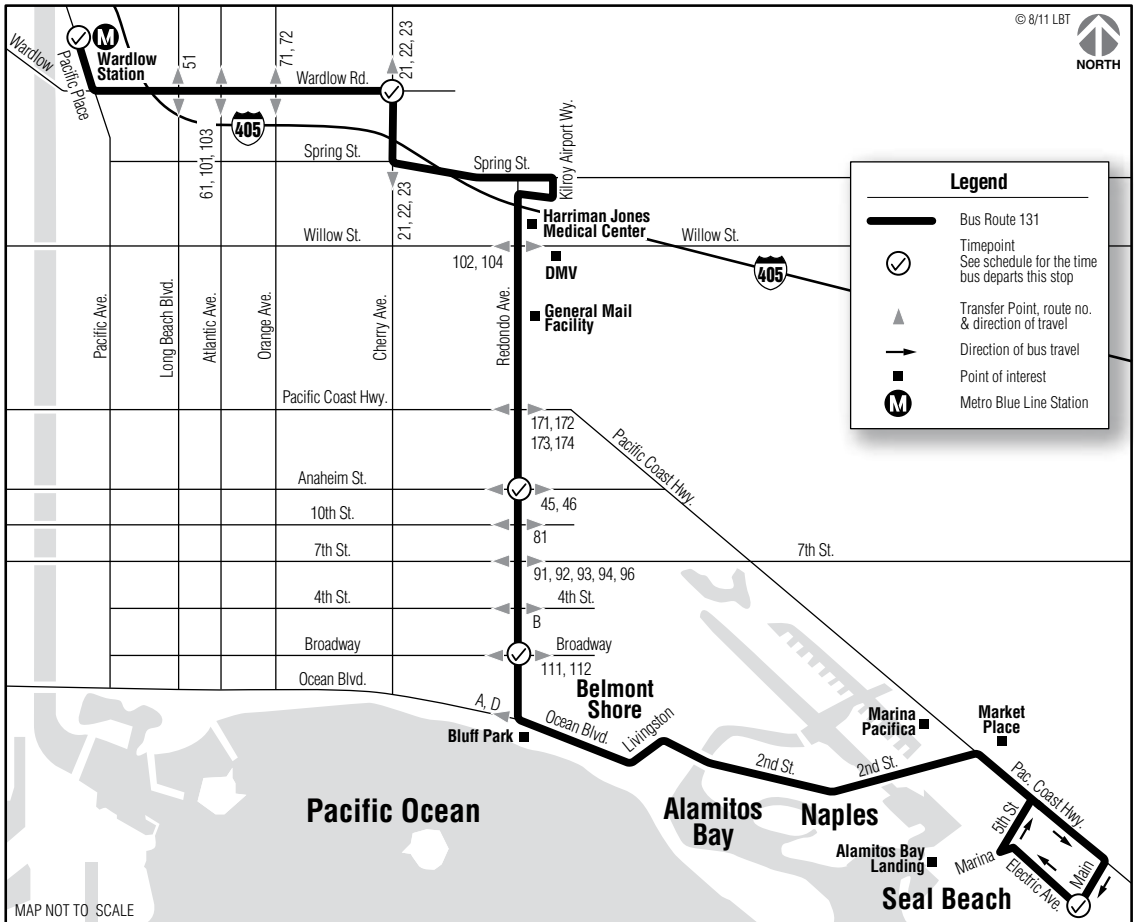

131 Redondo Ave.

Monday–Friday Northbound

ELECTRIC AT MAIN ☑	REDONDO AT BROADWAY ☑	REDONDO AT ANAHEIM ☑	CHERRY AT WARDLOW ☑	WARDLOW STATION ☑
5:25	5:39	5:45	6:01	6:09
6:05	6:22	6:29	6:46	6:54
6:45	7:02	7:09	7:26	7:34
7:25	7:42	7:49	8:06	8:14
8:05	8:22	8:29	8:46	8:54
8:45	9:02	9:10	9:28	9:36
9:25	9:43	9:51	10:09	10:17
10:05	10:23	10:31	10:50	10:59
10:45	11:03	11:11	11:30	11:39
11:25	11:43	11:51	12:10	12:19
12:10	12:28	12:36	12:55	1:04
12:50	1:08	1:16	1:35	1:44
1:35	1:54	2:02	2:21	2:30
2:20	2:39	2:47	3:06	3:15
3:05	3:24	3:32	3:51	4:00
3:50	4:09	4:17	4:36	4:45
4:35	4:55	5:03	5:22	5:31
5:15	5:35	5:43	6:02	6:10
6:15	6:34	6:40	6:58	7:05
7:15	7:33	7:39	7:54	8:01

Monday–Friday Southbound

WARDLOW STATION ☑	CHERRY AT WARDLOW ☑	REDONDO AT ANAHEIM ☑	REDONDO AT BROADWAY ☑	ELECTRIC AT MAIN ☑
5:15	5:22	5:34	5:39	5:54
5:45	5:52	6:06	6:12	6:30
6:25	6:34	6:49	6:55	7:13
7:05	7:14	7:29	7:35	7:53
7:45	7:54	8:09	8:15	8:33
8:25	8:34	8:49	8:55	9:13
9:05	9:14	9:31	9:38	9:56
9:45	9:54	10:11	10:18	10:36
10:25	10:34	10:51	10:58	11:16
11:10	11:19	11:36	11:43	12:01
11:50	11:59	12:16	12:23	12:41
12:35	12:44	1:01	1:08	1:26
1:20	1:29	1:49	1:56	2:14
2:00	2:09	2:29	2:36	2:54
2:45	2:54	3:14	3:21	3:39
3:30	3:39	3:59	4:06	4:24
4:15	4:24	4:44	4:51	5:09
5:00	5:09	5:26	5:33	5:51
5:45	5:54	6:11	6:17	6:34
6:30	6:37	6:51	6:57	7:12
7:30	7:37	7:51	7:56	8:11

Saturday/Sunday/Holiday Northbound

ELECTRIC AT MAIN ☑	REDONDO AT BROADWAY ☑	REDONDO AT ANAHEIM ☑	CHERRY AT WARDLOW ☑	WARDLOW STATION ☑
--	--	6:25	6:40	6:48
7:00	7:17	7:23	7:38	7:46
8:00	8:17	8:23	8:38	8:46
9:00	9:17	9:23	9:38	9:46
10:00	10:17	10:23	10:38	10:46
11:00	11:17	11:23	11:38	11:46
12:00	12:17	12:23	12:38	12:46
1:00	1:17	1:23	1:38	1:46
2:00	2:17	2:23	2:38	2:46
3:00	3:17	3:23	3:38	3:46
4:00	4:17	4:23	4:38	4:46
5:00	5:17	5:23	5:38	5:46
6:00	6:17	6:23	6:38	6:46

Light Type = AM **Bold Type = PM**

Service between Seal Beach and  Wardlow Station

131 Redondo Ave.