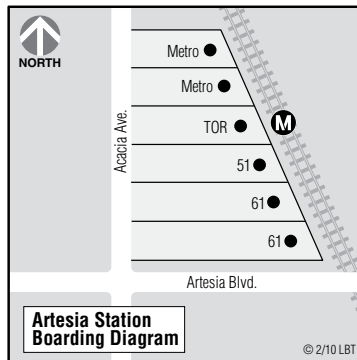

# 51 Long Beach Blvd.

# 51 Long Beach Blvd.

Service between Downtown Long Beach and **M** Artesia Station

Metro #60 operates along Long Beach Blvd. when Route 51 is not in operation.