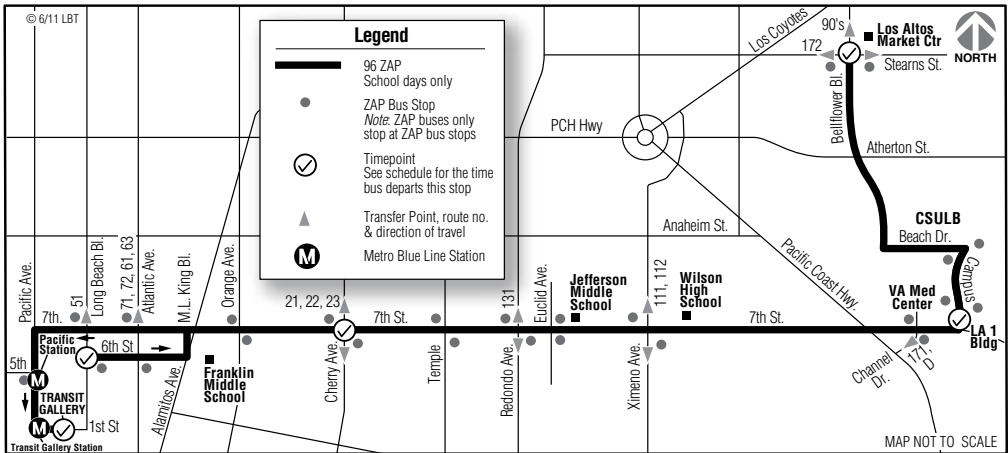

96 ZAP 7th Street

Express service between Downtown Long Beach and Los Altos Market Center

Monday -Friday Regular School Days Only* Morning Rush Hours Only Operates Eastbound Direction Only

6TH AT LB BLVD	7TH ST. AT CHERRY	7TH ST. AT XIMENO	CSULB LA-1 BLDG	CAL STATE ADMIN
6:46	6:54	6:59	7:07	7:09
6:54	7:02	7:07	7:15	7:17
7:02	7:10	7:15	7:23	7:25
7:10	7:18	7:23	7:31	7:33
7:18	7:26	7:31	7:39	7:41
7:26	7:34	7:39	7:47	7:49
7:41	7:49	7:54	8:02	8:04
7:50	7:58	8:03	8:11	8:13
7:58	8:06	8:11	8:19	8:21
8:06	8:14	8:19	8:27	8:29
8:21	8:29	8:34	8:42	8:44
8:45	8:53	8:58	9:06	9:08
8:53	9:01	9:06	9:14	9:16
9:09	9:17	9:22	9:30	9:32
9:30	9:38	9:43	9:51	9:53

Monday -Friday Regular School Days Only* Afternoon Rush Hours Only Operates Westbound Direction Only

BELLFLOWER AT STEARNS	CAL STATE ADMIN	CSULB LA-1 BLDG	7TH ST. AT XIMENO	7TH ST. AT CHERRY	TRANSIT GALLERY E
1:04	1:08	1:10	1:18	1:24	1:35
1:14	1:18	1:20	1:28	1:34	1:45
1:54	1:58	2:00	2:08	2:14	2:25
2:04	2:08	2:10	2:18	2:24	2:35
2:14	2:18	2:20	2:28	2:34	2:45
2:42	2:46	2:48	2:56	3:02	3:13
--	2:54	2:56	3:04	3:10	3:21
--	3:02	3:04	3:12	3:18	3:29
--	3:10	3:12	3:20	3:26	3:37
--	3:18	3:20	3:28	3:34	3:45
--	3:26	3:28	3:36	3:42	3:53
--	3:34	3:36	3:44	3:50	4:01
--	3:42	3:44	3:52	3:58	4:09
--	3:52	3:54	4:02	4:08	4:19
--	4:02	4:04	4:12	4:18	4:29
--	4:12	4:14	4:22	4:28	4:39
--	4:22	4:24	4:32	4:38	4:49
--	4:33	4:35	4:43	4:49	5:00
--	4:43	4:45	4:53	4:59	5:10
--	4:53	4:55	5:03	5:09	5:20
--	5:05	5:07	5:15	5:21	5:32

*Operates regular school days only and subject to cancellation. Please call for more information.

Light Type = AM **Bold Type = PM**

ZAP has fewer stops to provide faster service to major destinations.
For local service, please ride the 90's.

96 ZAP operates one-way only during the peak morning and afternoon commute hours. 96 ZAP does not operate on Saturdays, Sundays, and certain holidays. See Page 94 for service holidays.